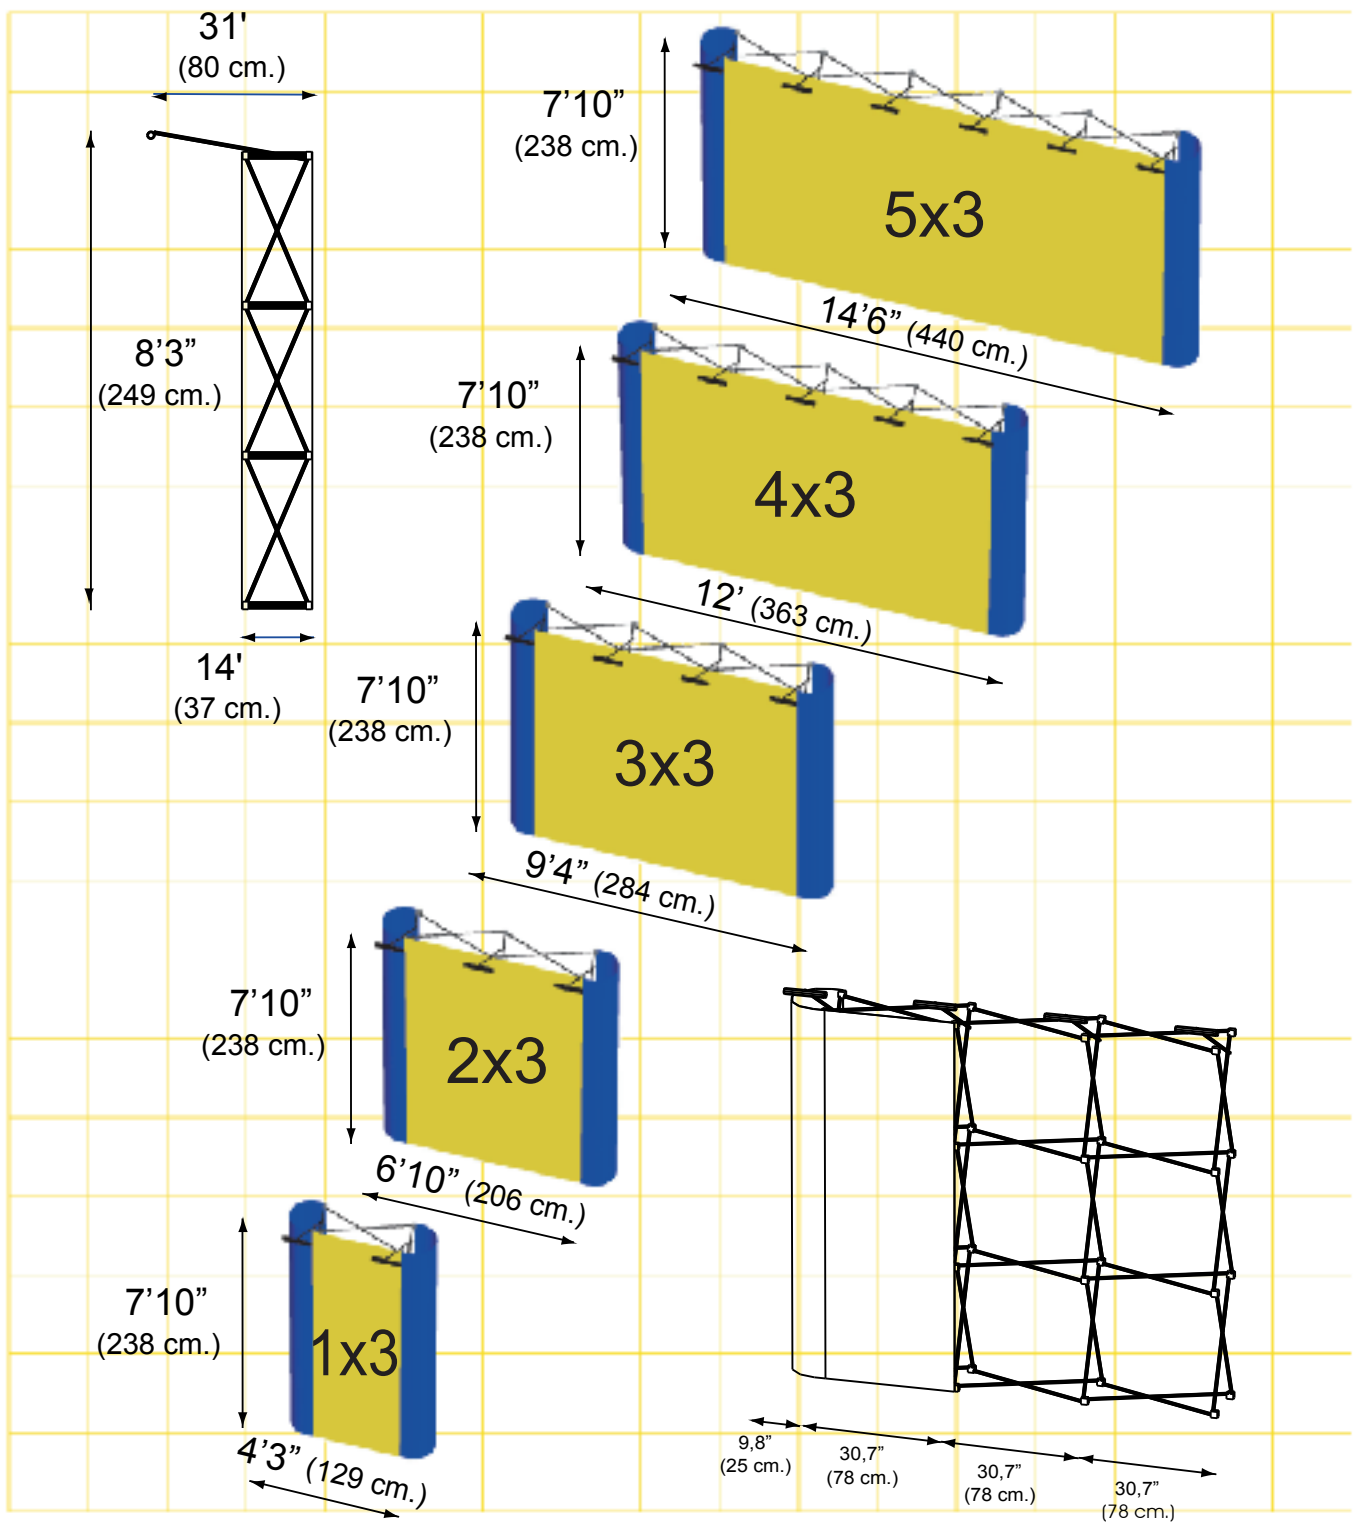

TECHNICAL SPECIFICATIONS

STRAIGHT

FRAME FORM

STRAIGHT

BASIC QUAD

30,7" (78 cm.)

FRAME DEPTH

14"1/4 (36 cm.)