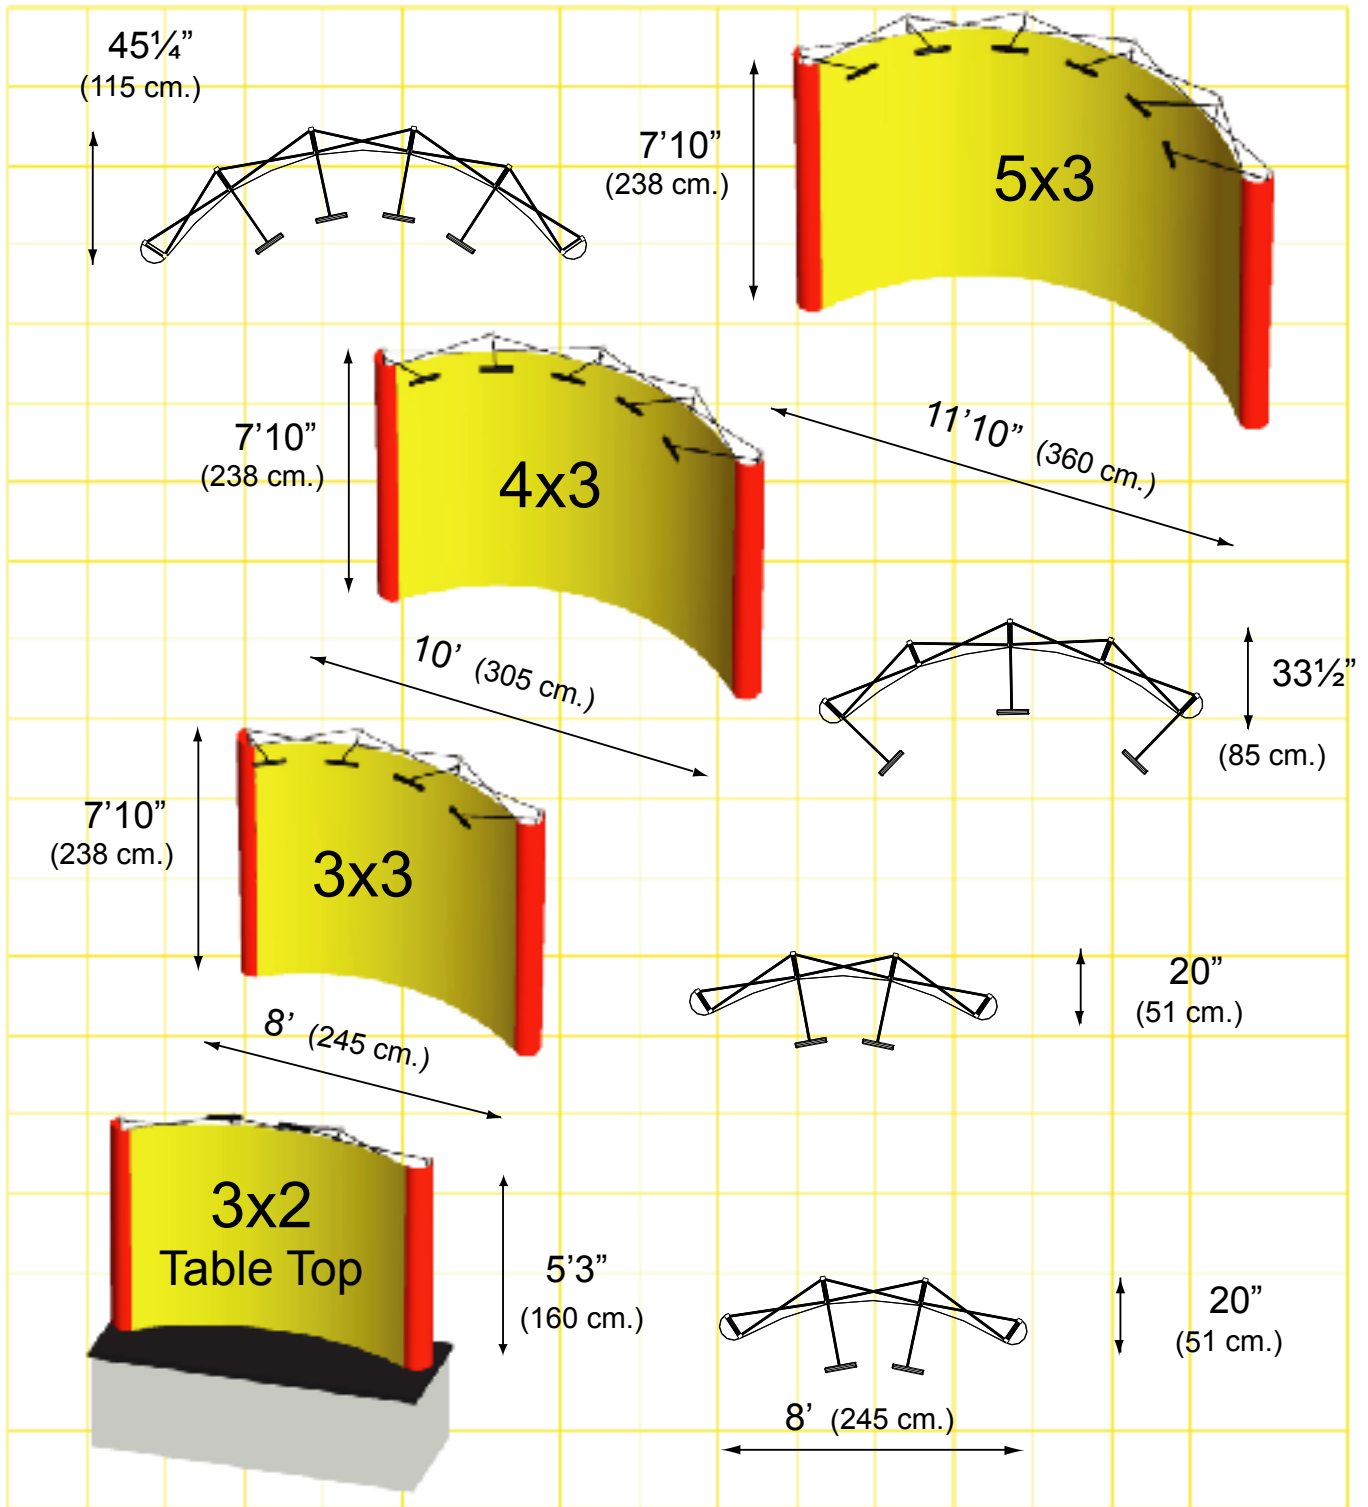

**TECHNICAL SPECIFICATIONS**

**LITE CURVE EXTRA THIN**

FRAME FORM

LITE CURVE

BASIC QUAD

30,7" (78 cm.)

FRAME DEPTH

8" 1/2 (22 cm.)