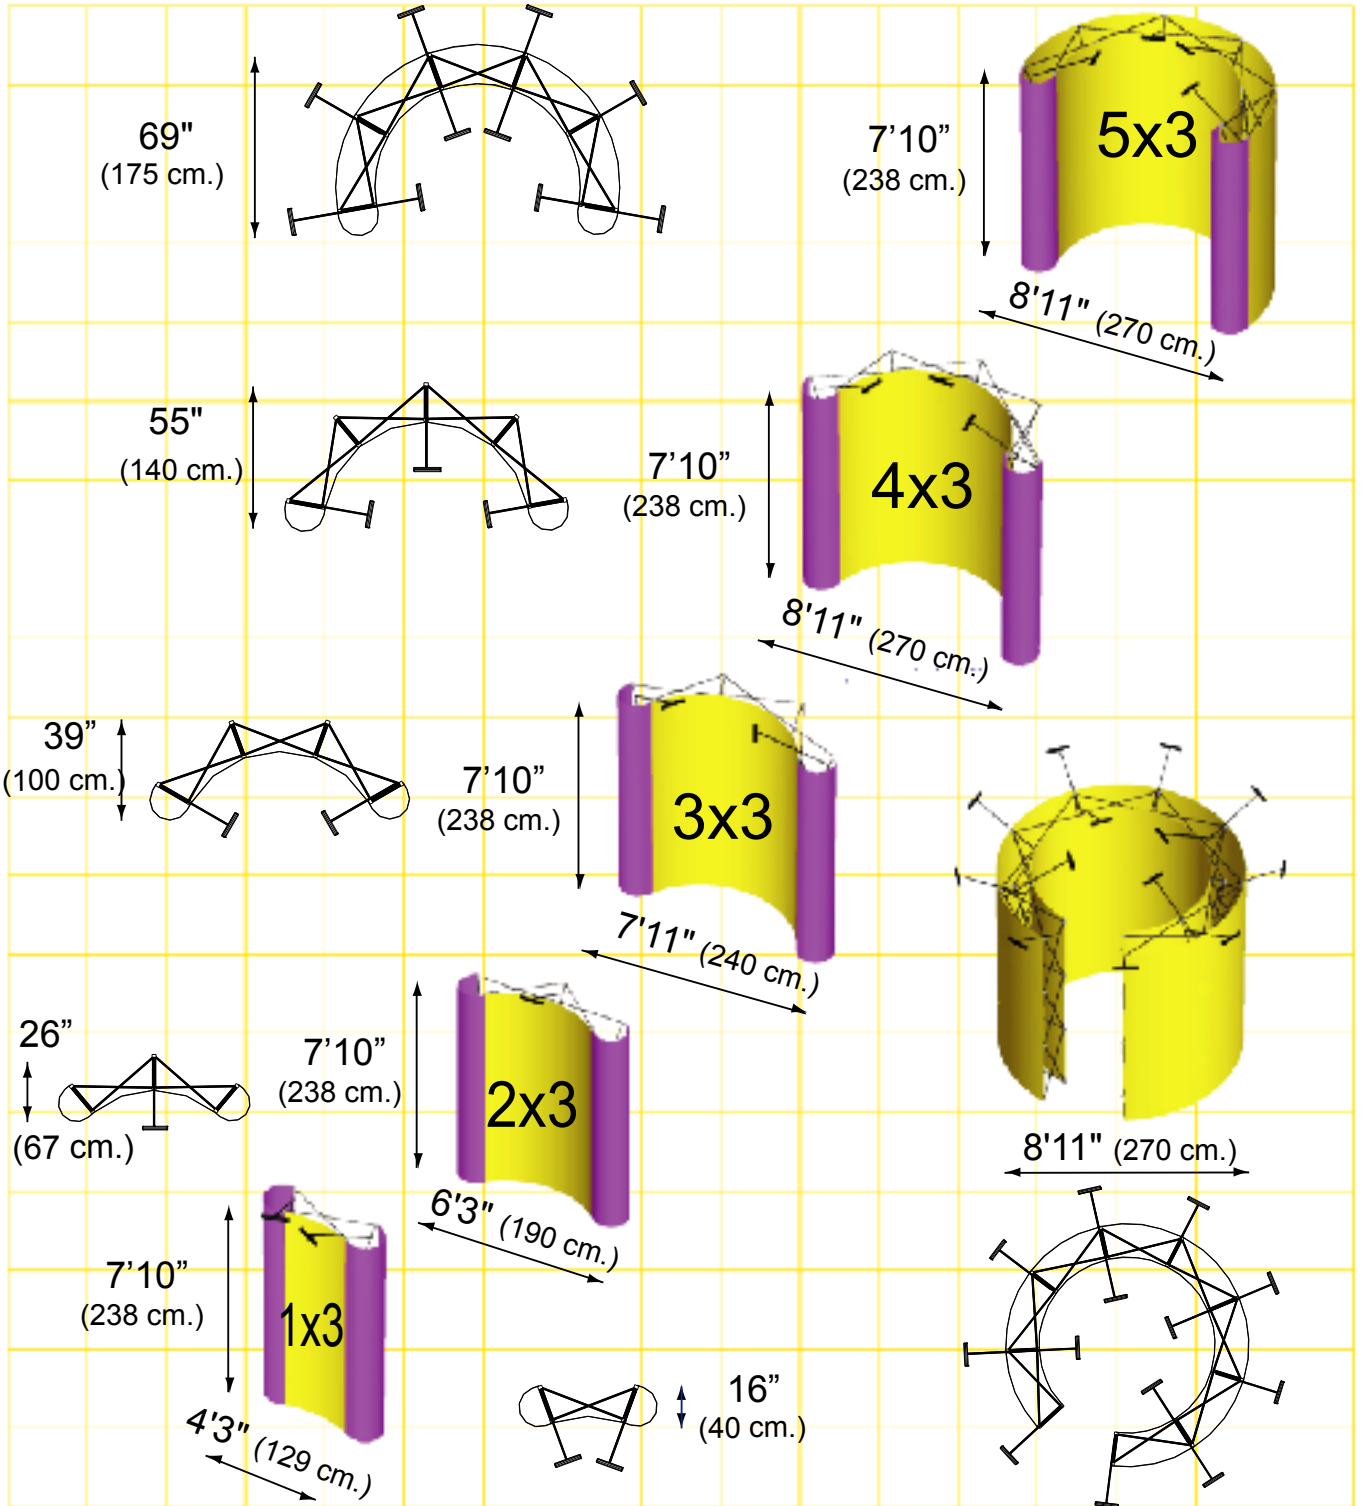

TECHNICAL SPECIFICATIONS

HARD CURVE

FRAME FORM

HARD CURVED

BASIC QUAD

30,7" (78 cm.)

FRAME DEPTH

14"¼ (36 cm.)