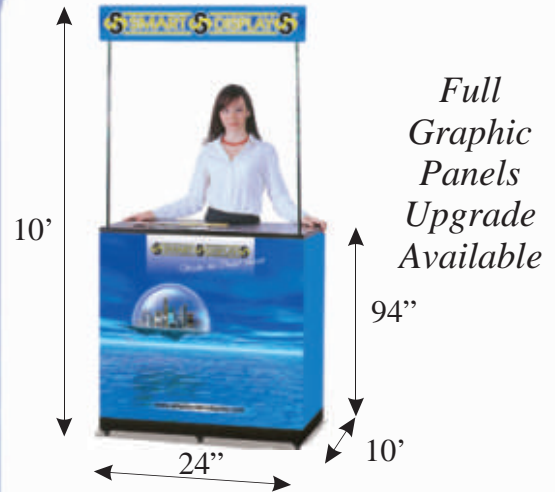

www.smartssystemdisplay.com

PROMOTER Pop Up Counter

Picture shows graphic Header Upgrade

Kit Includes:

- 1 - 2 Quad Promoter Counter Frame
- 1 - Counter Top
- 12 - Channel Bars
- 1 - Underneath Shelf
- 1 - Nylon Heavy Duty Carrying Bag
- 1 - Front Fabric Panel
- 2 - Side Fabric Panels

Upgrades

- Graphic Front Panels instead of Fabric
- Graphic Side Panels instead of Fabric
- Graphic Header
- Graphic Logo velcro Backed

Graphic Mural Size:

- 37.75" x 38" h (960x970 mm.) Front Only
- 19.75" x 38" h (960x970 mm.) Side Only
- 77.25" x 38" h (1960x970 mm.) Front and Side
- 37.75" x 8" h (960x20 mm.) Header

DISTRIBUTOR:

underneath shelf included

SPECIFICATIONS

Dimensions: 38" x 20" x 39" h

Counter Top: Scratch resistant Plastic Coated Metal

Frame: Black Powder Coated Aluminum Poles and Fiber Nylon Joints

Bag: Strong Nylon

SET UP

Set Up Time: 5 minutes with 1 person

Dismantling Time: 8 minutes with 1 person

SHIPPING

Number of cases: 1

Total Weight: 34 lb 15.3kg.)

Total Volume: 3 cu/ft (0.086 m³)

UPS compatible: yes