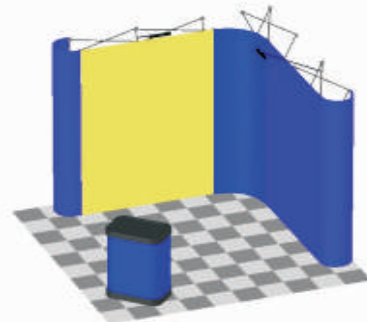

Alternative configuration

SPECIFICATIONS

Type: 10' Backwall
Dimensions: 120" x 42" x 94" h
Electrical: 2 Outlet
300 W Total Power

SET UP

Set Up Time: 20 minutes
with 1 person
Dismantling Time: 15 minutes
with 1 person

SHIPPING

Number of cases: 1
Total Weight: 103 lb (46.35 kg.)

Total Volume: 11.7 cu/ft (0.33 m³)
UPS compatible: yes