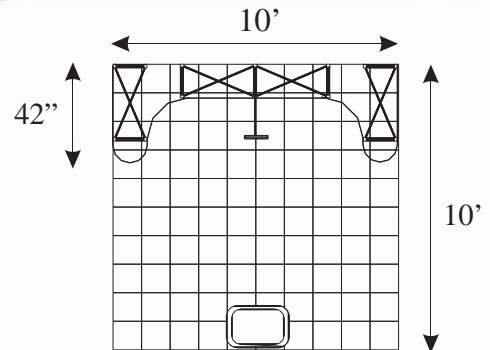

### **Upgrades:**

- 5' Full Color Graphic Banner velcro Backed
- 2 Graphic Front Panels
- 2 Graphic End Cap Panels
- 2 Back lighted End Cap Panels

### **Graphic Mural Size:**

- 61.41" x 93.7" h (1560x2380 mm.) Central Mural
- 27.55" x 93.7" h (700x2380 mm.) Each End Cap

### **Graphic Podium Size:**

- 75.86" x 30.47" h (1927x774 h mm.) Maxi

DISTRIBUTOR:

## **SPECIFICATIONS**

**Type:** 10' Backwall  
**Dimensions:** 120" x 42" x 94" h  
**Electrical:** 2 Outlet  
 300 W Total Power